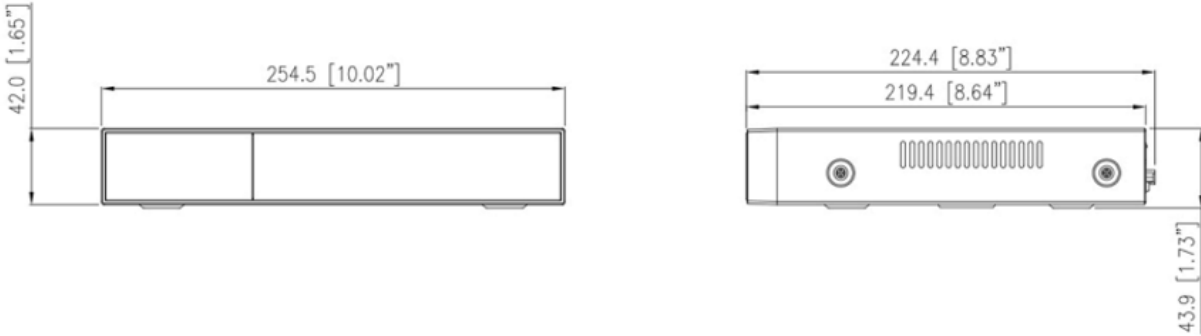

Storage

HDD	1 SATA interface
Capacity	Up to 8 TB per disk
ANR	Supported

Interface

Network Interface	1 × RJ-45, 10/100 Mbps self-adaptive Ethernet ports
PoE Interface	8 ports, 10/100 Mbps, IEEE 802.3af, ≤ 72W
HDMI	1
VGA	1
USB Interface	Front panel: 2 × USB 2.0

General

Power Supply	48 VDC/1.8A
Power Consumption	< 5 W (without HDD, PoE disabled)
Operating Conditions	-10 °C to 50 °C (14 °F to 122 °F)
Operating Humidity	Less than 90% RH
Certifications	CE/FCC
Dimensions	254.5 × 224.4 × 43.9 mm (10.02 × 8.83 × 1.73 inch)
Net Weight	Approx. 0.75 kg without HDD

Dimensions (mm)

Rear Panel